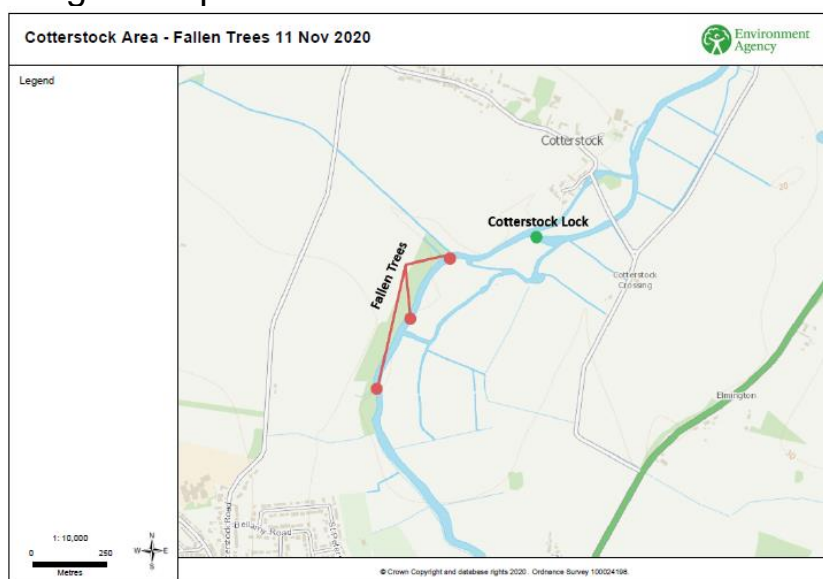

NAVIGATION ADVISORY NOTICE

RIVER NENE

DATE: 11 November 2020

LOCATION: 900m, 600m and 500m Upstream of Cotterstock Lock

DETAILS: Please be aware of three fallen trees partially blocking the navigation upstream of Cotterstock Lock – Shown in attached map.

Navigation past these obstructions is currently possible however, you are advised to exercise caution while doing so when in this area.

We are working with the landowner and our contractors to have these removed in due course.