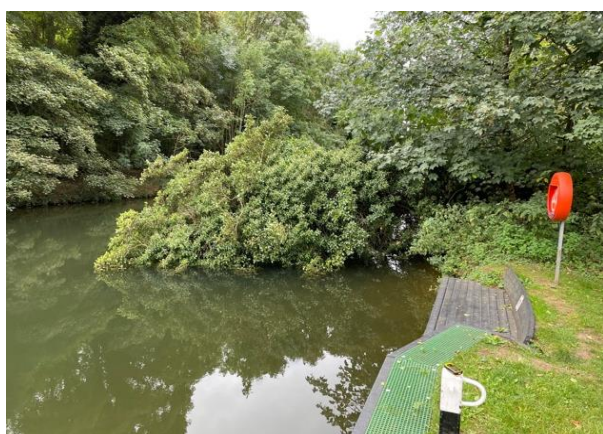

NAVIGATION ADVISORY NOTICE

RIVER NENE

DATE: 13 September 2021 – Until Further Notice

LOCATION: Lilford Upstream Landing Stage

DETAILS:

Please be aware there is a fallen tree at the above location. The tree is passable but please exercise caution when navigating in this area.